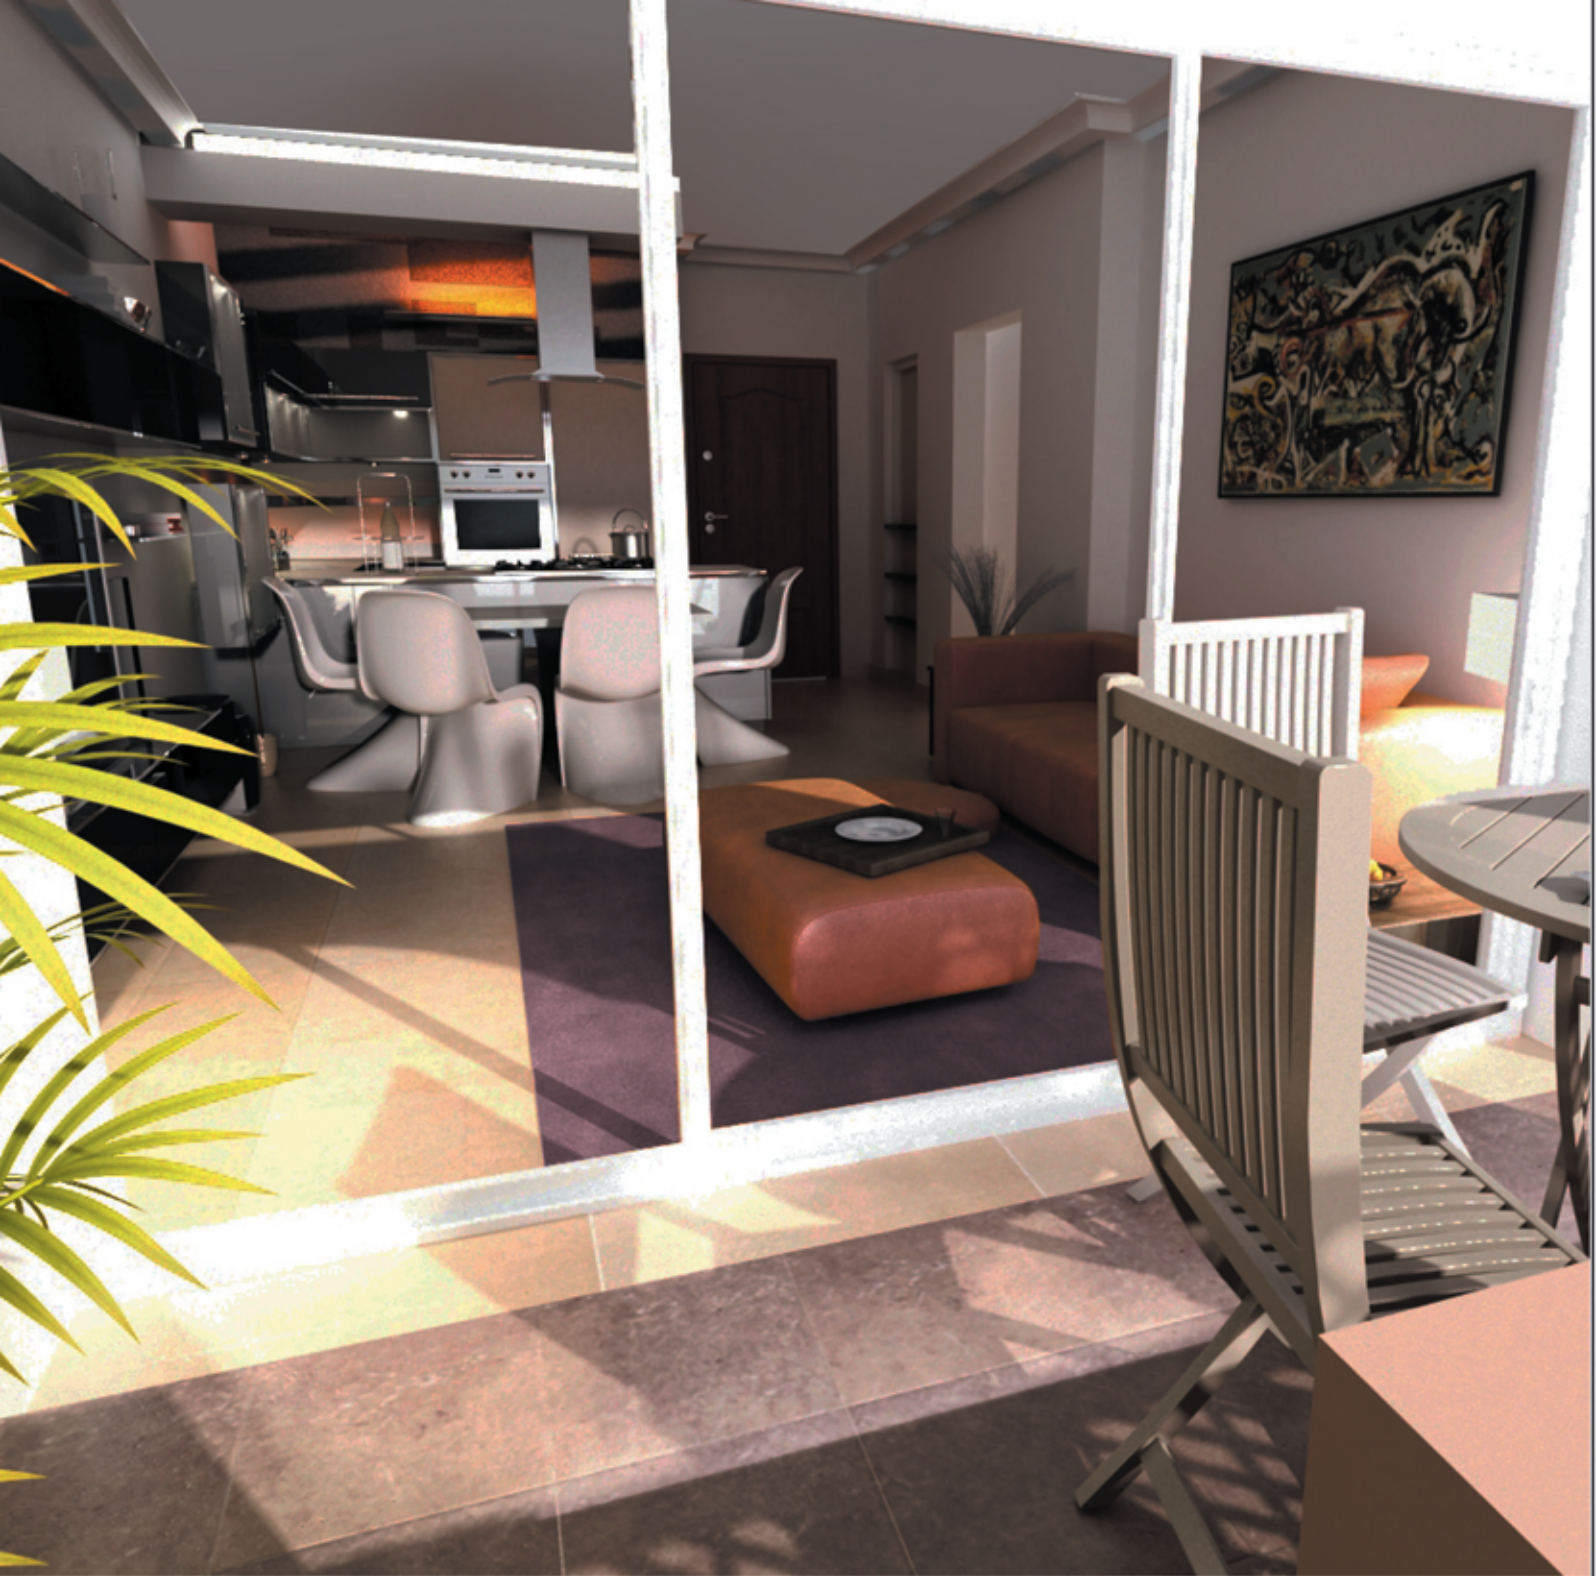

Aqua Resort Apartments