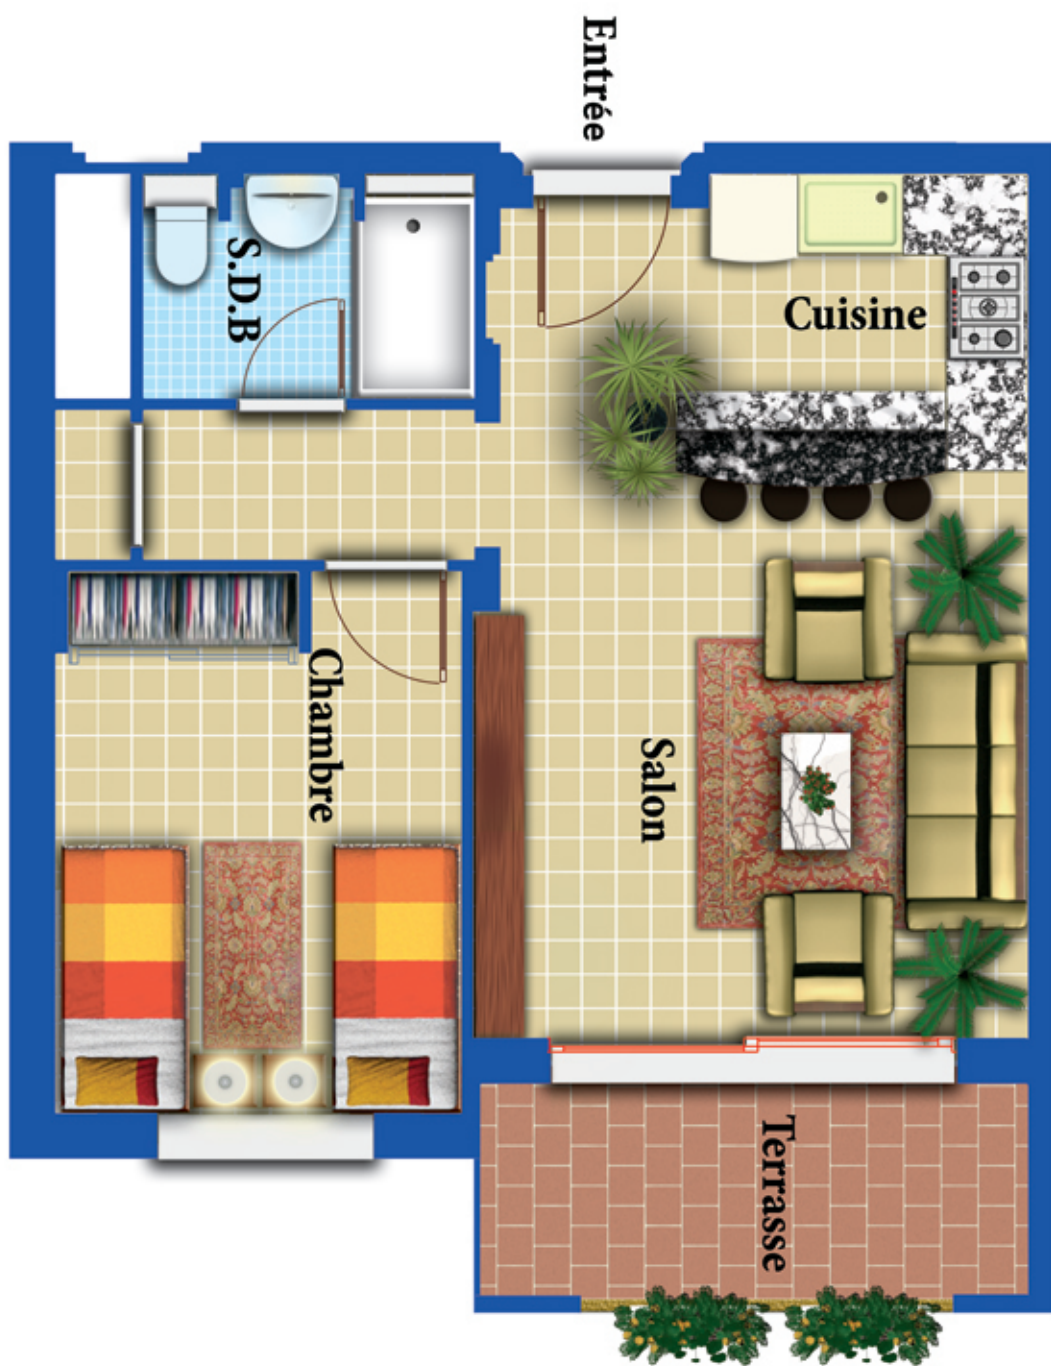

Aqua Resort Apartments

Aqua Resort Apartments

Aqua Resort Apartments

Aqua Resort Apartments

Aqua Resort Apartments

Aqua Resort Apartments

Appartement S+3 :

Surface interne.....	88.80m ²
Surface des murs.....	14.26m ²
Terrasse.....	24.69m ²
Total.....	127.75m ²
Pro-latat.....	12.78m ²
SURFACE TOTAL.....	140.53m²

Appartement S+2 :

Surface interne.....	60.84m ²
Surface des murs.....	11.43m ²
Terrasse.....	10.90m ²
Total.....	83.17m ²
Pro-latat.....	08.32m ²
SURFACE TOTAL.....	91.49m²

Appartement S+1 :

Surface interne.....	44.13m ²
Surface des murs.....	06.38m ²
Terrasse.....	08.80m ²
Total.....	59.31m ²
Pro-latat.....	05.93m ²
SURFACE TOTAL.....	65.24m²